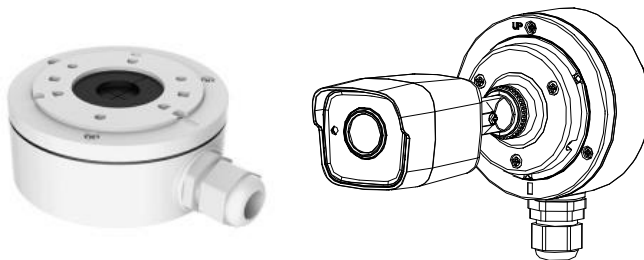

## DS-2CE16H0T-ITPF 5 MP Bullet Camera

### Key Features

- 5 MP high performance COMS
- 2560 × 1944 resolution
- 2.8 mm, 3.6 mm, 6 mm fixed lens
- EXIR 2.0, smart IR, up to 20 m IR distance
- OSD menu, 2D DNR, DWDR
- 4 in 1 video output (switchable TVI/AHD/CVI/CVBS)
- IP67
- Up the coax (HIKVISION-C)

## Specification

<b>Camera</b>	
Image Sensor	5 MP CMOS image sensor
Resolution	2560 (H) × 1944 (V)
Min. Illumination	Color: 0.01 Lux @ (F1.2, AGC ON), 0 Lux with IR
Shutter Time	PAL: 1/25 s to 1/50, 000 s NTSC: 1/30 s to 1/50, 000 s
Lens	2.8 mm, 3.6 mm, 6 mm fixed lens
Horizontal Field of View	85.5° (2.8 mm), 80.1° (3.6 mm), 57.1° (6 mm)
Lens Mount	M12
Day & Night	IR cut filter
Angle Adjustment	Pan: 0° to 360°; Tilt: 0° to 180°; Rotate: 0° to 360°
Synchronization	Internal synchronization
Frame Rate	PAL: 5 MP@20fps, 4 MP@25fps, 1080p@25fps NTSC: 5 MP@20fps, 4 MP@30fps, 1080p@30fps
<b>Menu</b>	
AGC	Support
D/N Mode	Auto/Color/BW (Black and White)
White Balance	ATW/MWB
BLC	Support
DWDR (Digital Wide Dynamic Range)	Support
Language	English
Functions	Brightness, Sharpness, DNR , Mirror, Smart IR
<b>Interface</b>	
Video Output	1 HD analog output
Switch Button	TVI/AHD/CVI/CVBS
<b>General</b>	
Operating Conditions	-40 °C to 60 °C (-40 °F to 140 °F), humidity: 90% or less (non-condensation)
Power Supply	12 VDC ±25%
Power Consumption	Max. 4.3 W
Protection Level	IP67
Material	Plastic
IR Range	Up to 20 m
Communication	Up the coax, Protocol: HIKVISION-C (TVI output)
Dimensions	58 mm × 61 mm × 163 mm (2.28" × 2.40" × 6.42")
Weight	Approx. 180 g (0.40 lb.)

**Order Model**

DS-2CE16H0T-ITPF

**Dimension**

**Accessory**

DS-1280ZJ-XS Junction Box

Distributed by

**HIKVISION**

**Headquarters**