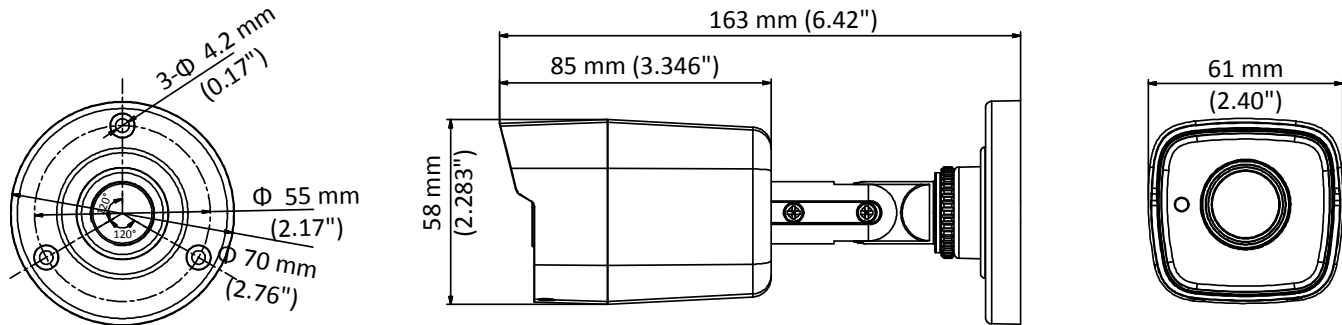

Order Model

DS-2CE16H0T-ITPF

Dimension