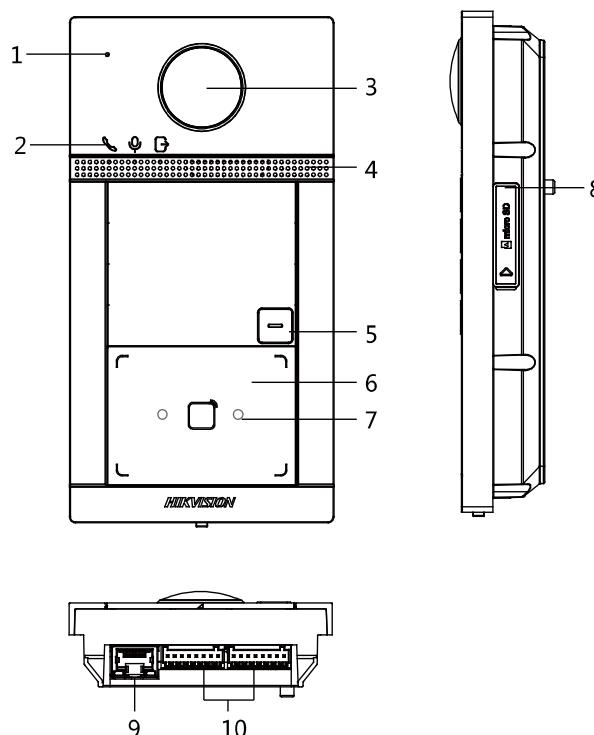

Card capacity	Max. 10000
User capacity	Max. 2000
Linked Indoor station	Max. 4
Linked sub door station	Max. 16
Linked doorphone	Max. 8
Protocol	ISAPI, RTSP, STMP, SNMP
Unlock door	Unlock by presenting cards, unlock via Client Software, unlock via App, unlock via indoor station

General	
Protection level	IP65, IK08
Indicator	3
Power supply	IEEE802.3af, standard PoE 12 VDC
Power consumption	< 10 W
Working temperature	-40° C to 53° C (-40° F to 127.4° F)
Working humidity	10% to 95%
Installation	Flush mounting
Dimension	174 mm × 91 mm × 29 mm

Available Model

DS-KV8113-WME1(B)/Flush

Appearance and Interfaces

No.	Description	No.	Description
1	Microphone	6	Card Reading Area
2	Indicator	7	IR Light
3	Camera	8	MicroSD Card Slot & Debugging Port