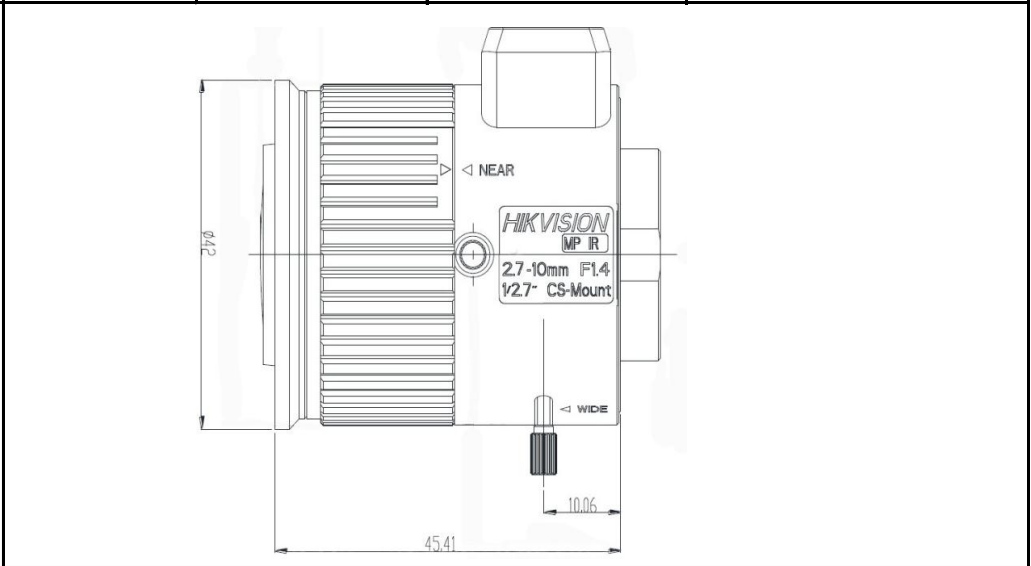

# CCTV LENS SPEC

Model NO.		TV2710D-MPIR		Specification		Vari-focal Auto Iris DC Drive <b>3MP IR</b>	
Focal length		2.7-10mm		Mount		CS-Mount	
F number		F1.4-C		Flange Back Length		12.5mm	
Max. Image format		<b>Φ6.5mm (1/2.7")</b>		M. O. D		0.1m	
Control	Iris	DC Auto Iris		Dimension		Φ42*46.9mm	
	Focus	Manual		Weight		<100g	
	Zoom	Manual		Operating Temperature		-20~60°C	
Field of View	D	1/2.8"	129.7° ~41.0°		1/3.2"	114.8° ~37.4°	
	H		108.2° ~35.7°			87.8° ~29.9°	
	V		56.8° ~20.0°			64.0° ~22.4°	

Dimension

Lens Picture