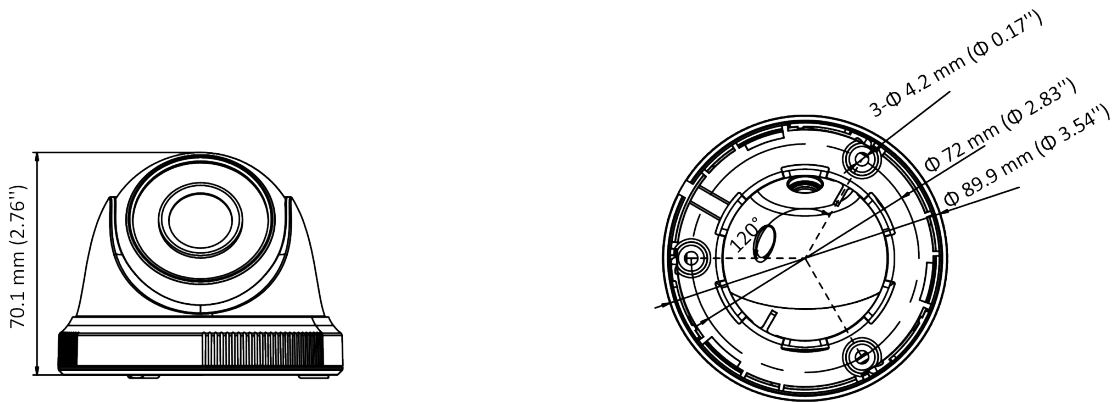

DS-2CE56D0T-IRPF (C) 2 MP Camera

- 2 MP, 1920 × 1080 resolution
- 2.8 mm, 3.6 mm, 6 mm fixed focal lens
- 4 in 1 video output (switchable TVI/AHD/CVI/CVBS)
- Smart IR, up to 20 m IR distance

Specification

Camera	
Image Sensor	2 MP CMOS
Signal System	PAL/NTSC
Resolution	1920 (H) × 1080 (V)
Frame Rate	TVI: 1080P@30fps, 1080P@25fps CVI: 1080P@30fps, 1080P@25fps AHD: 1080P@30fps, 1080P@25fps CVBS: PAL/NTSC
Min. illumination	0.01 Lux@(F1.2, AGC ON), 0 Lux with IR
Shutter Time	PAL: 1/25 s to 1/50, 000 s NTSC: 1/30 s to 1/50, 000 s
Lens	2.8 mm, 3.6 mm, 6 mm fixed lens
Field of View	2.8 mm, horizontal FOV: 106.4°, vertical FOV: 57.9°, diagonal FOV: 124.6° 3.6 mm, horizontal FOV: 79.6°, vertical FOV: 43.5°, diagonal FOV: 93.7° 6 mm, horizontal FOV: 51.9°, vertical FOV: 30°, diagonal FOV: 58.8°
Lens Mount	M12
Day & Night	ICR
WDR (Wide Dynamic Range)	Digital WDR
Angle Adjustment	Pan: 0 to 360°, Tilt: 0 to 75°, Rotation: 0 to 360°
Menu	
Image Mode	STD/HIGH-SAT
AGC	Yes
Day/Night Mode	Auto/Color/BW (Black and White)
White Balance	Auto/Manual
AE (Auto Exposure) Mode	DWDR/BLC/HLC/Global
Noise Reduction	2D DNR
Language	English
Function	Brightness, Sharpness, Smart IR
Interface	
Video Output	Switchable TVI/AHD/CVI/CVBS
General	
Operating Conditions	-40 °C to 60 °C (-40 °F to 140 °F), humidity 90% or less (non-condensing)
Power Supply	12 VDC ± 25%
Power Consumption	Max. 2.2 W
Material	Plastic
IR Range	Up to 20 m
Communication	HIKVISION-C

General	
Dimensions	Φ 89.9 mm × 70.1 mm (Φ 3.54" × 2.76")
Weight	Approx. 130 g (0.29 lb.)

Available Model

DS-2CE56D0T-IRPF (C)

Dimension

Accessory

DS-1272ZJ-110-TRS
Wall Mount

DS-1275ZJ-SUS
Vertical Pole Mount